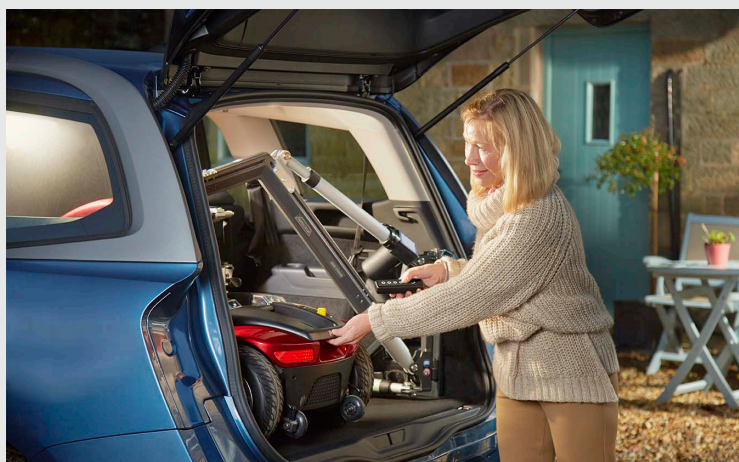

## SMART LIFTER LP

This easy to use portable/travel mobility scooter and wheelchair hoist by Autochair can lift up to 200kg. Using a 4-way crane lift, the hoist keeps a tight and secure handle on your scooter as it gently glides it from the ground into the boot of your car. With over 350 different installation plans, this hoist fits into a vast range of hatchbacks, 4x4's, MPV's, vans and station wagons.

125kg, 150kg and 200kg capacity options

Ideal for lifting wheelchairs and scooters

Fits 350 different types of vehicles

Very easy to use remote

Lift and load in under 60 seconds

# HOW THE SMART LIFTER WORKS

**1** Attach the scooter or wheelchair using the easy to use attachment strap or carabiner hook.

**2** Press the button to begin hoisting.

**3** Gently guide your mini scooter or wheelchair as it lifts.

## WHY CHOOSE THE LP

- Simple and easy to operate
- Ideal for heavier scooters
- Lift and load in just 60 seconds
- Easily transferred to your next vehicle
- Lifting capacity of 125kg, 150kg and 200kg options
- Maximum boot space when not in use
- Manufactured in the UK